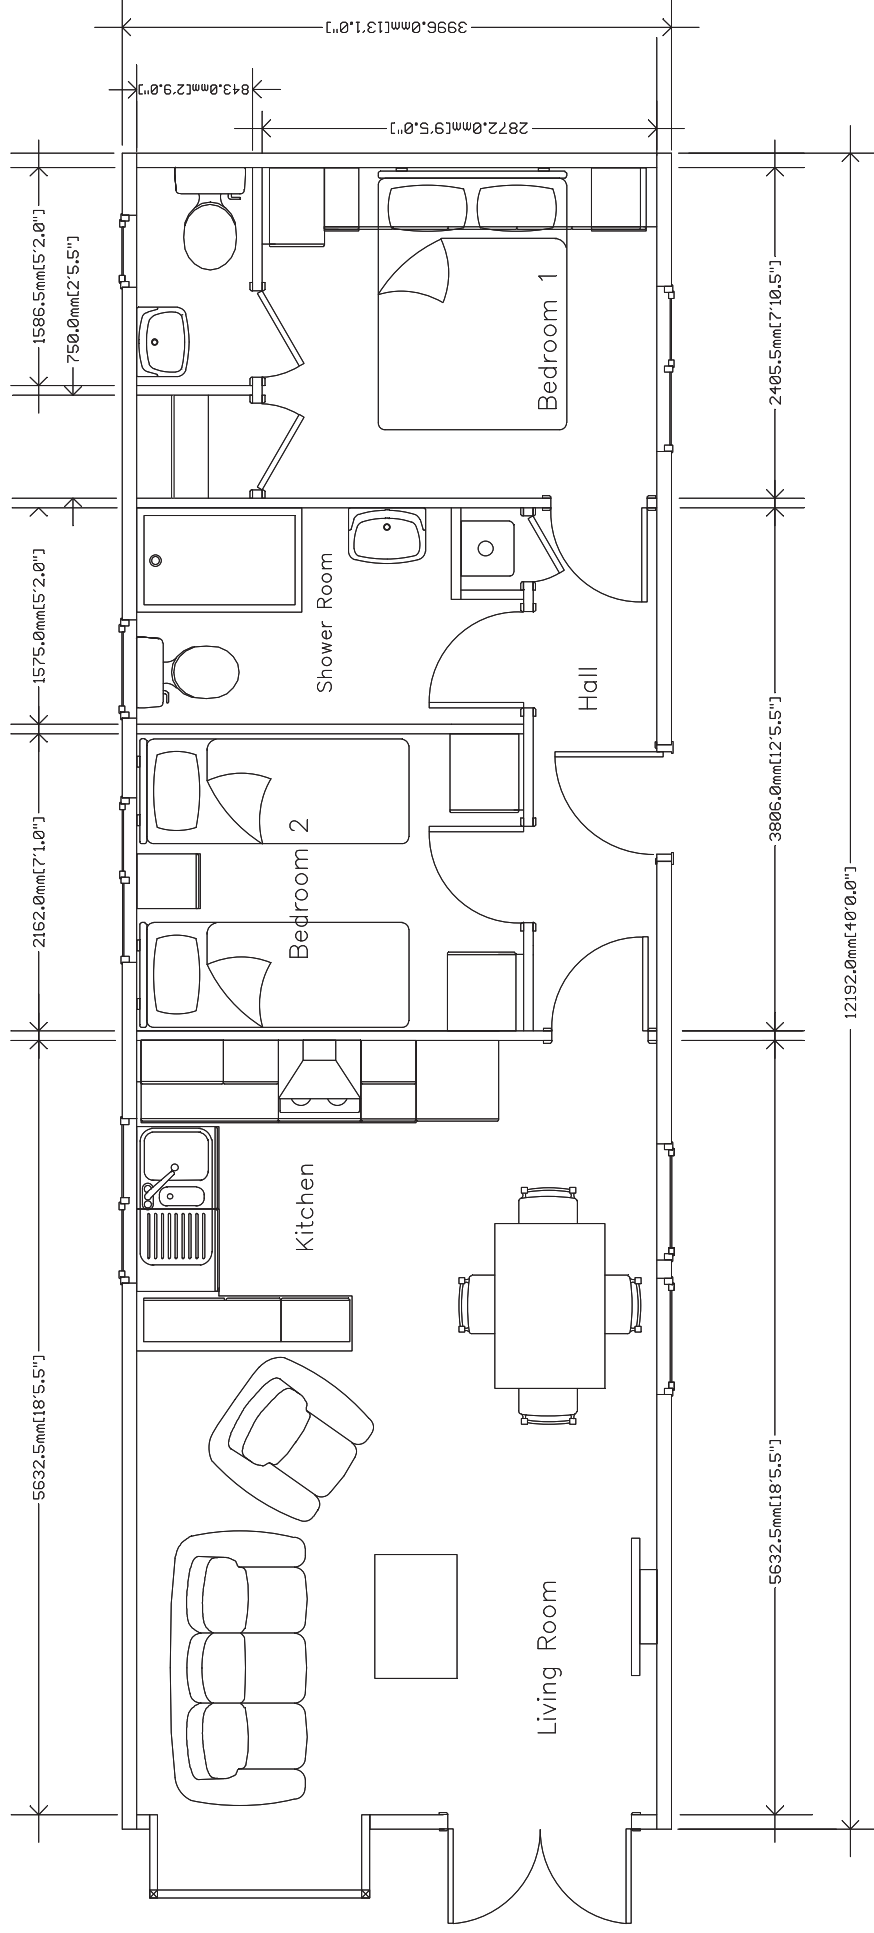

THE ARUNDEL SINGLE

40' x 13'

NOTE: THE ARUNDEL RANGE IS AVAILABLE IN A VARIETY OF SIZES. THIS IS JUST A STANDARD SAMPLE PLAN.