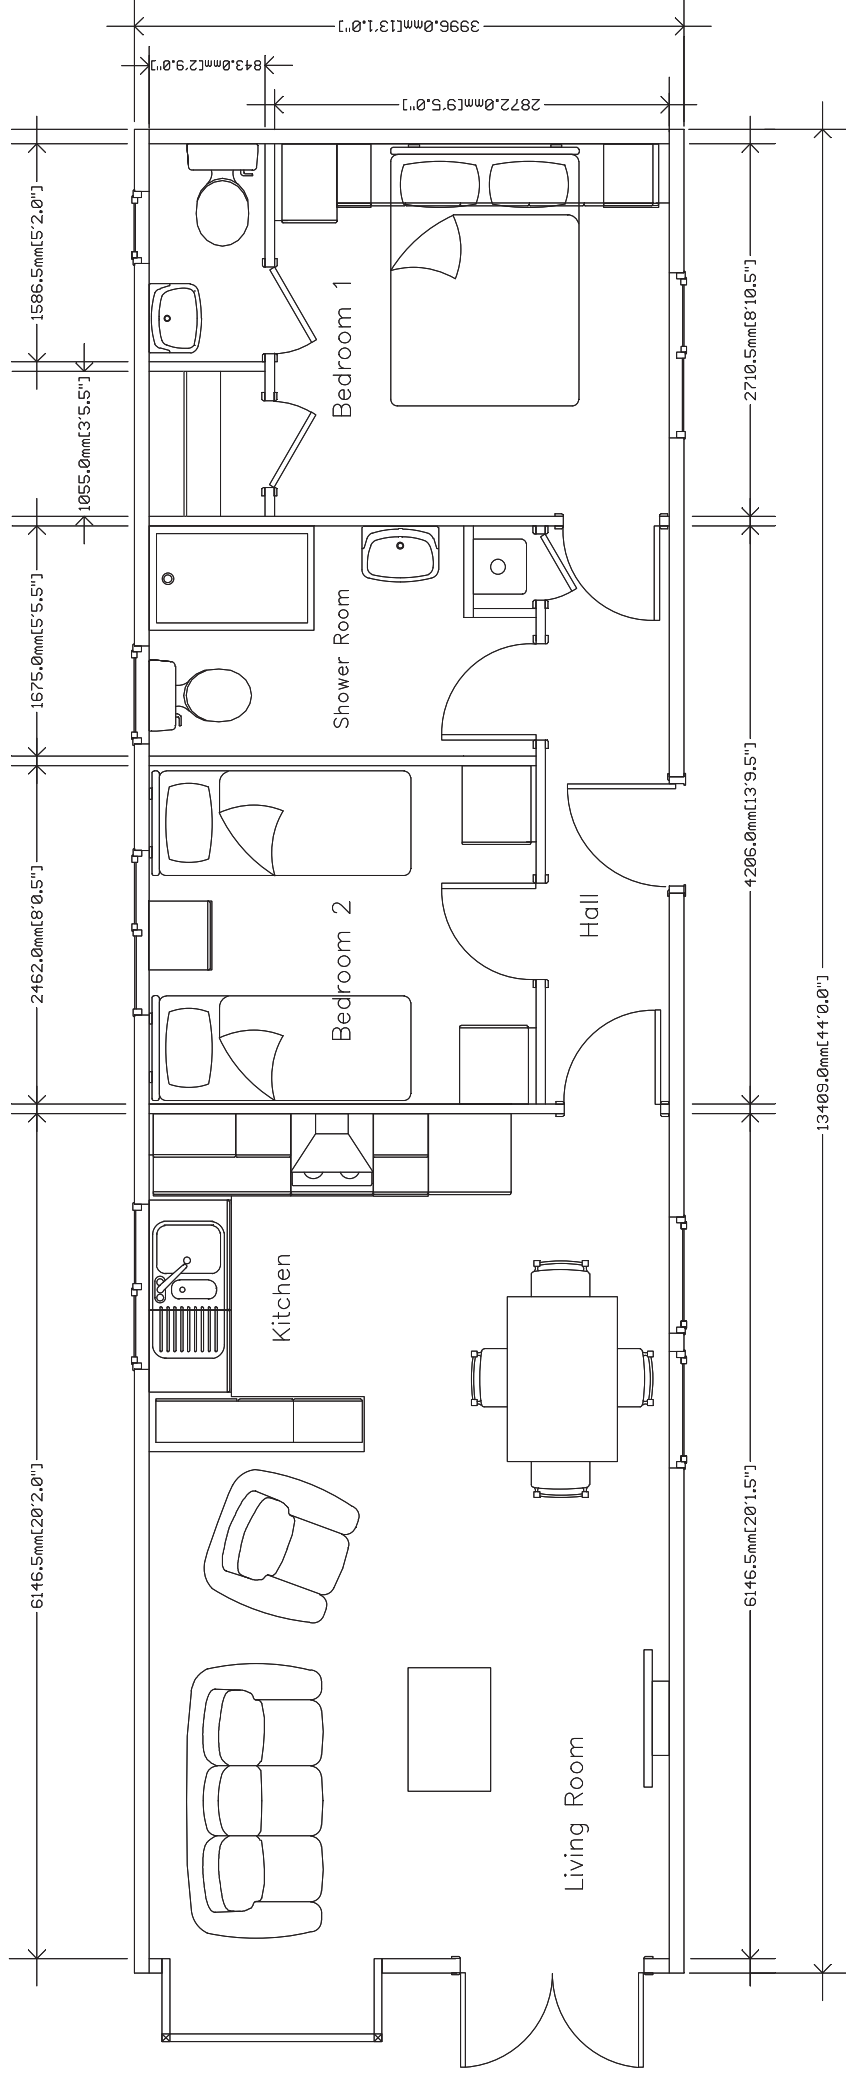

THE ARUNDEL

44' x 13'

NOTE: THE ARUNDEL RANGE IS AVAILABLE IN A VARIETY OF SIZES. THIS IS JUST A STANDARD SAMPLE PLAN.