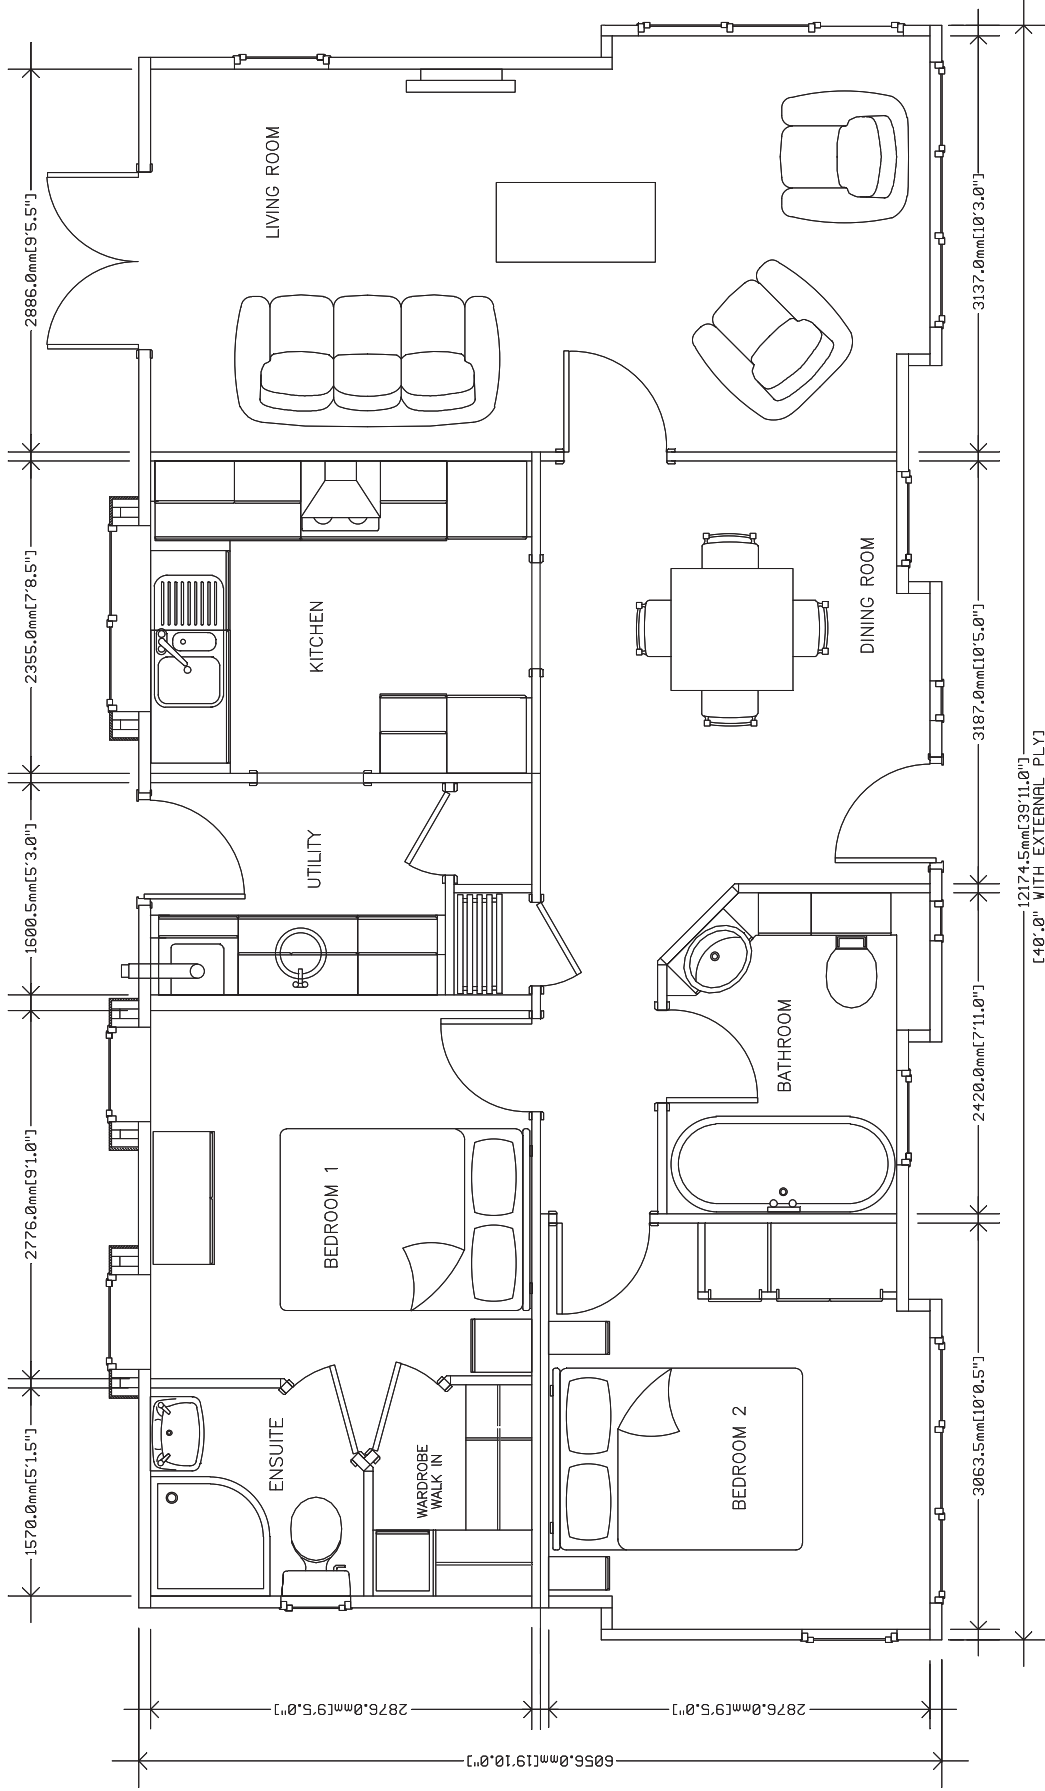

# THE WENTWOOD

## 40' x 20'

NOTE: THE WENTWOOD RANGE IS AVAILABLE IN A VARIETY OF SIZES. THIS IS JUST A STANDARD SAMPLE PLAN. IF YOU REQUIRE A PLAN IN A SIZE NOT LISTED OR A MORE DETAILED PLAN PLEASE CONTACT STALEY ALBIONS SALES DEPARTMENT ON 01495 244472 OR EMAIL: [sales@staley-albion.co.uk](mailto:sales@staley-albion.co.uk)