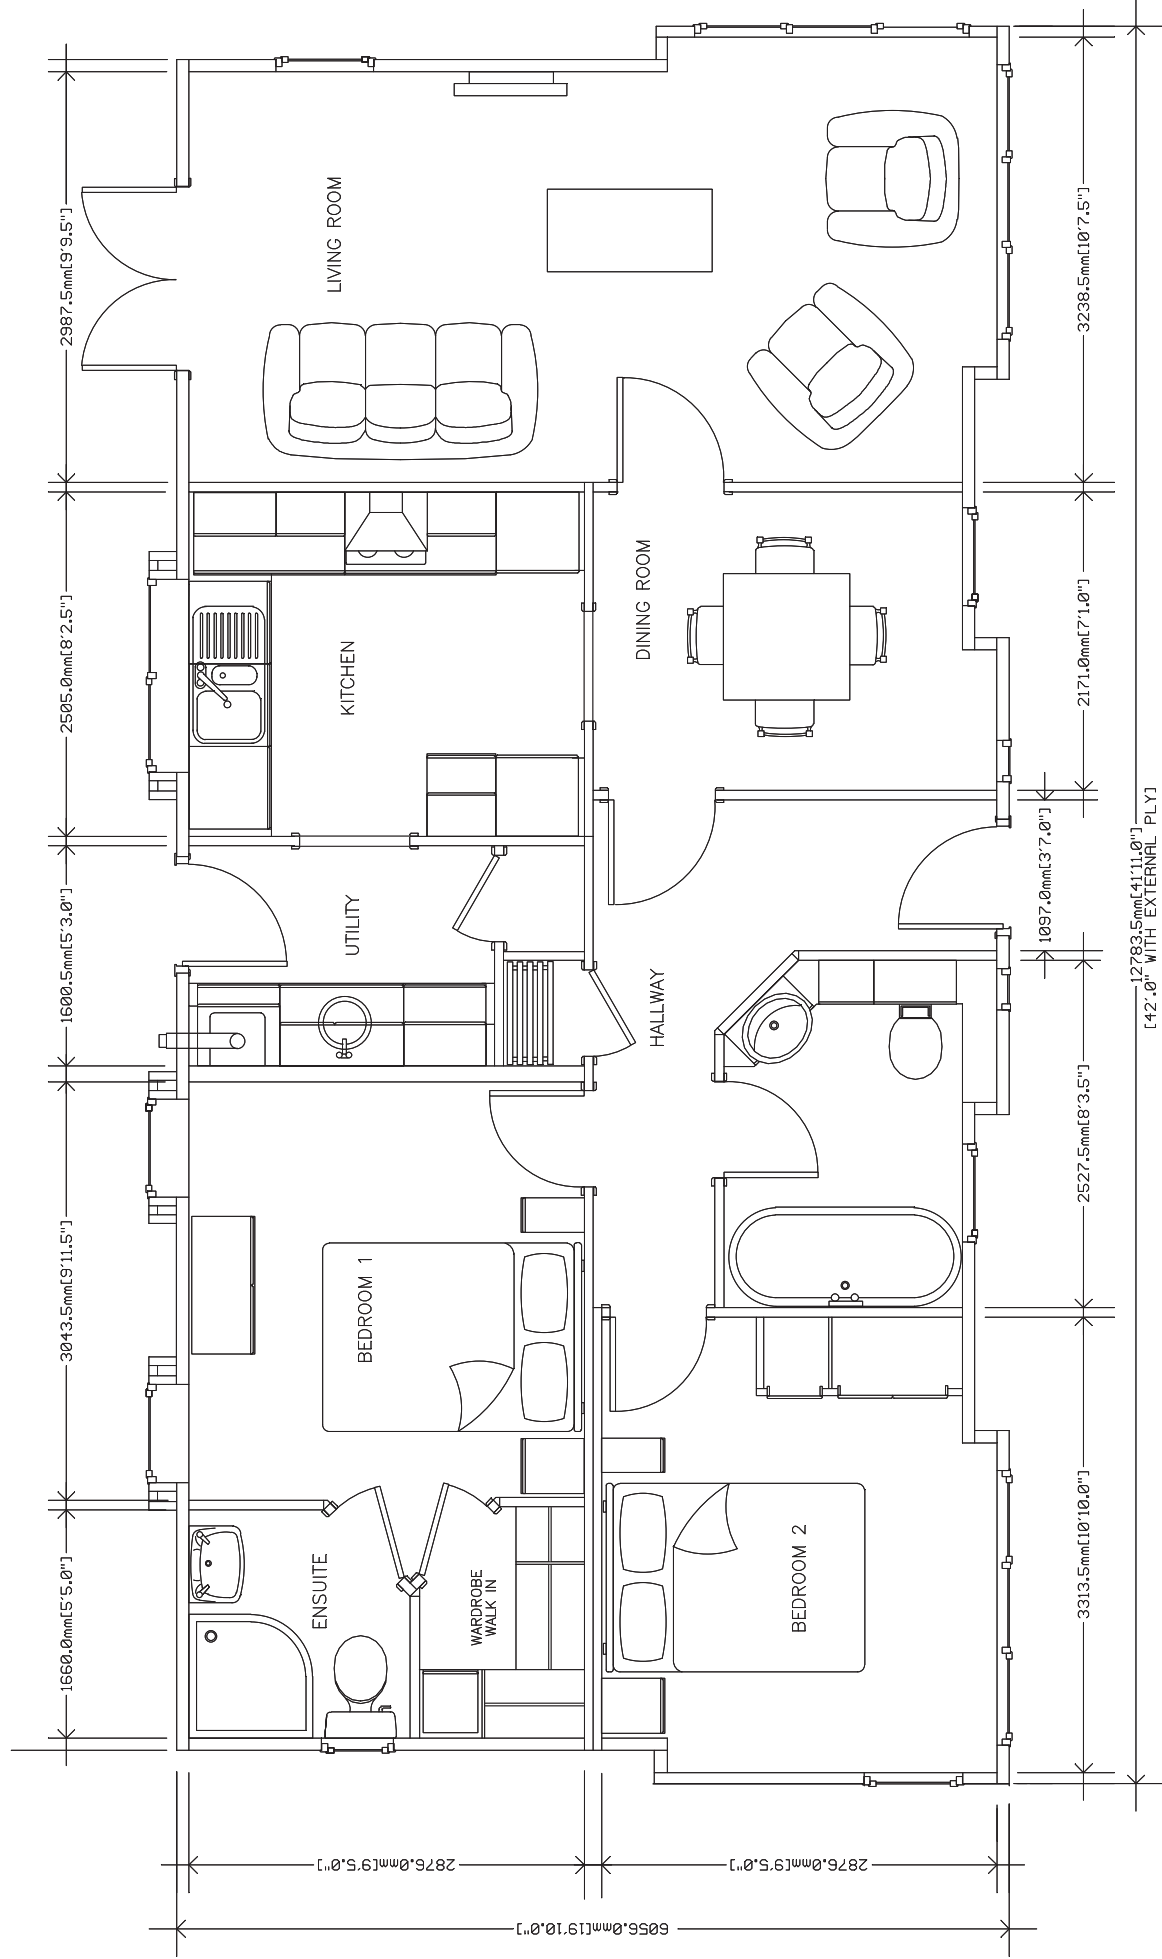

THE WENTWOOD

42' x 20'

NOTE: THE WENTWOOD RANGE IS AVAILABLE IN A VARIETY OF SIZES. THIS IS JUST A STANDARD SAMPLE PLAN. IF YOU REQUIRE A PLAN IN A SIZE NOT LISTED OR A MORE DETAILED PLAN PLEASE CONTACT STALEY ALBIONS SALES DEPARTMENT ON 01495 244472 OR EMAIL: sales@staley-albion.c.uk