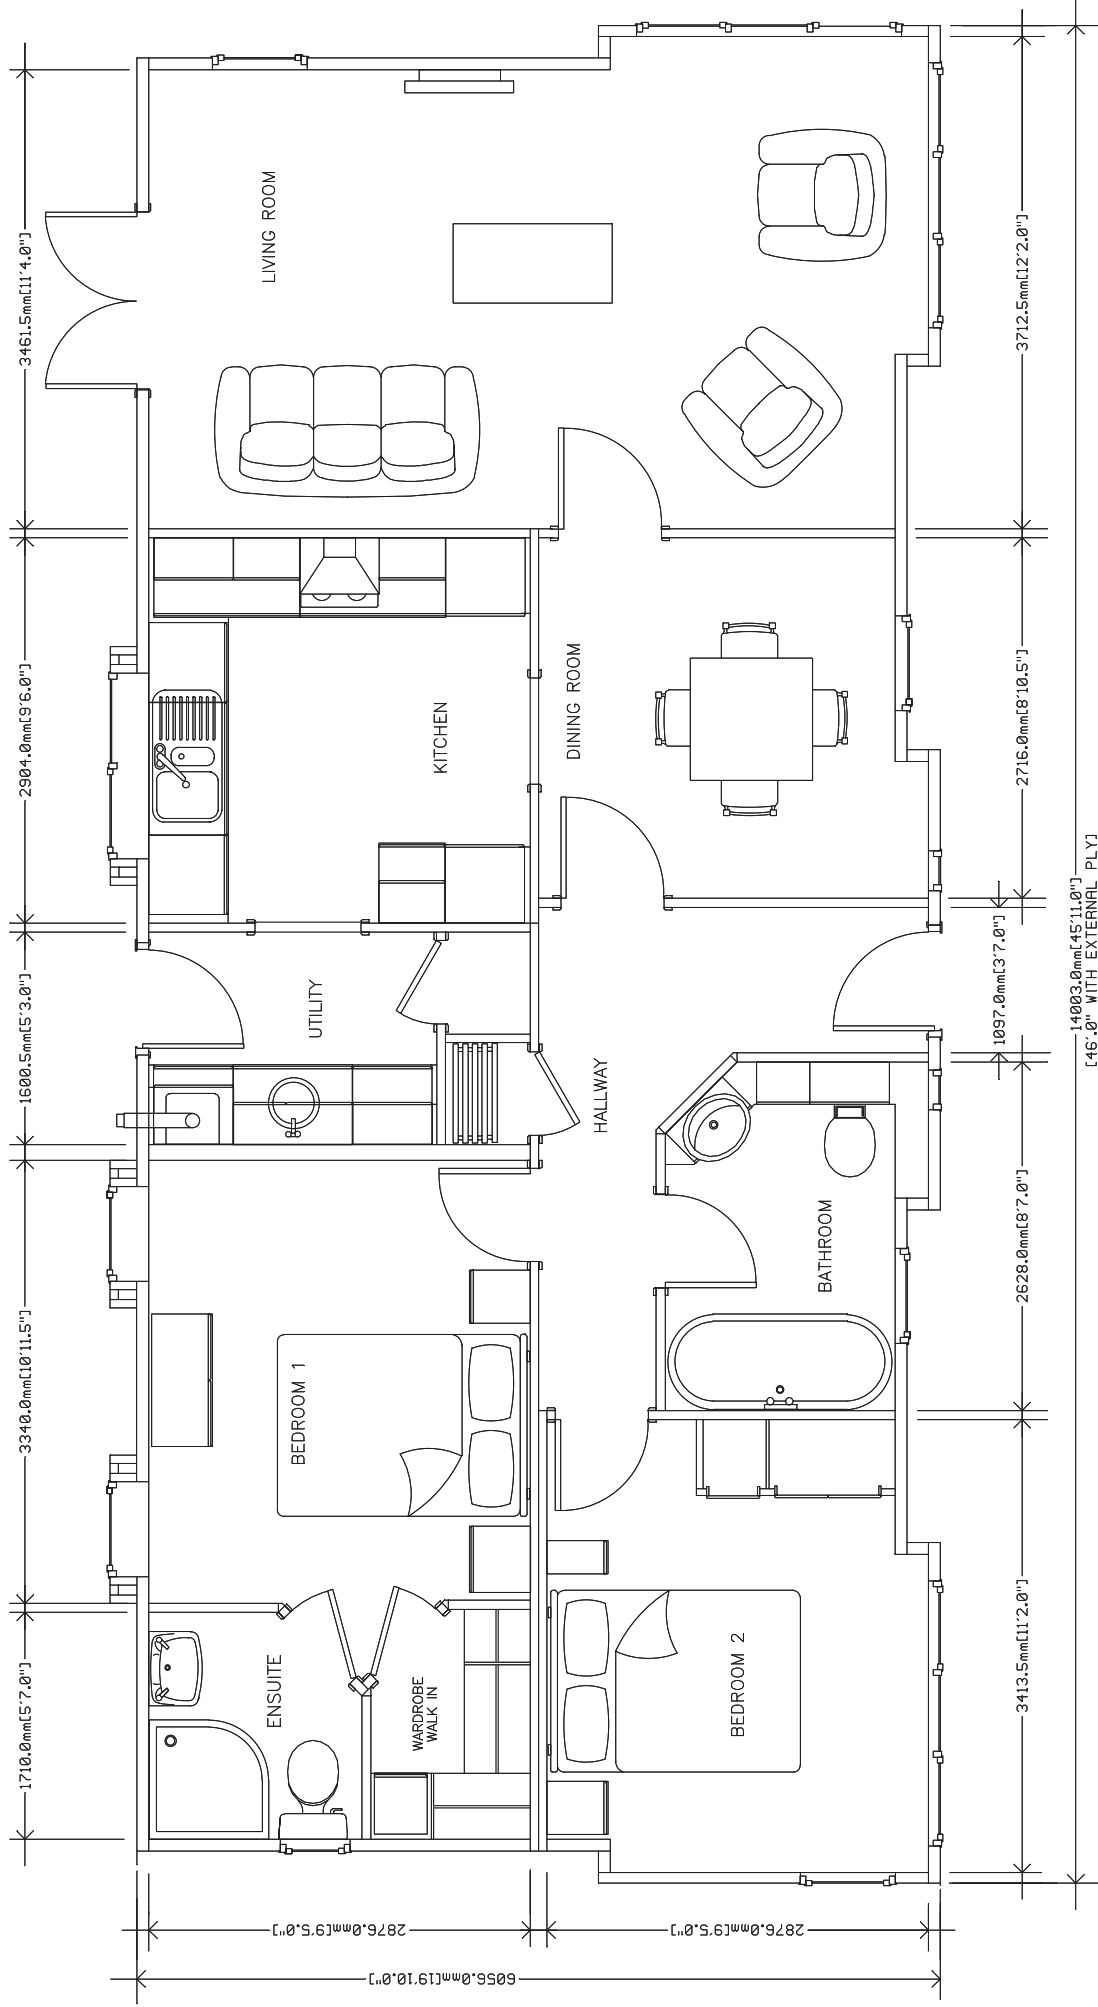

# THE WENTWOOD

## 46' x 20'

NOTE: THE WENTWOOD RANGE IS AVAILABLE IN A VARIETY OF SIZES. THIS IS JUST A STANDARD SAMPLE PLAN. IF YOU REQUIRE A PLAN IN A SIZE NOT LISTED OR A MORE DETAILED PLAN PLEASE CONTACT STALEY ALBIONS SALES DEPARTMENT ON 01495 244472 OR EMAIL: sales@staley-albion.c.uk