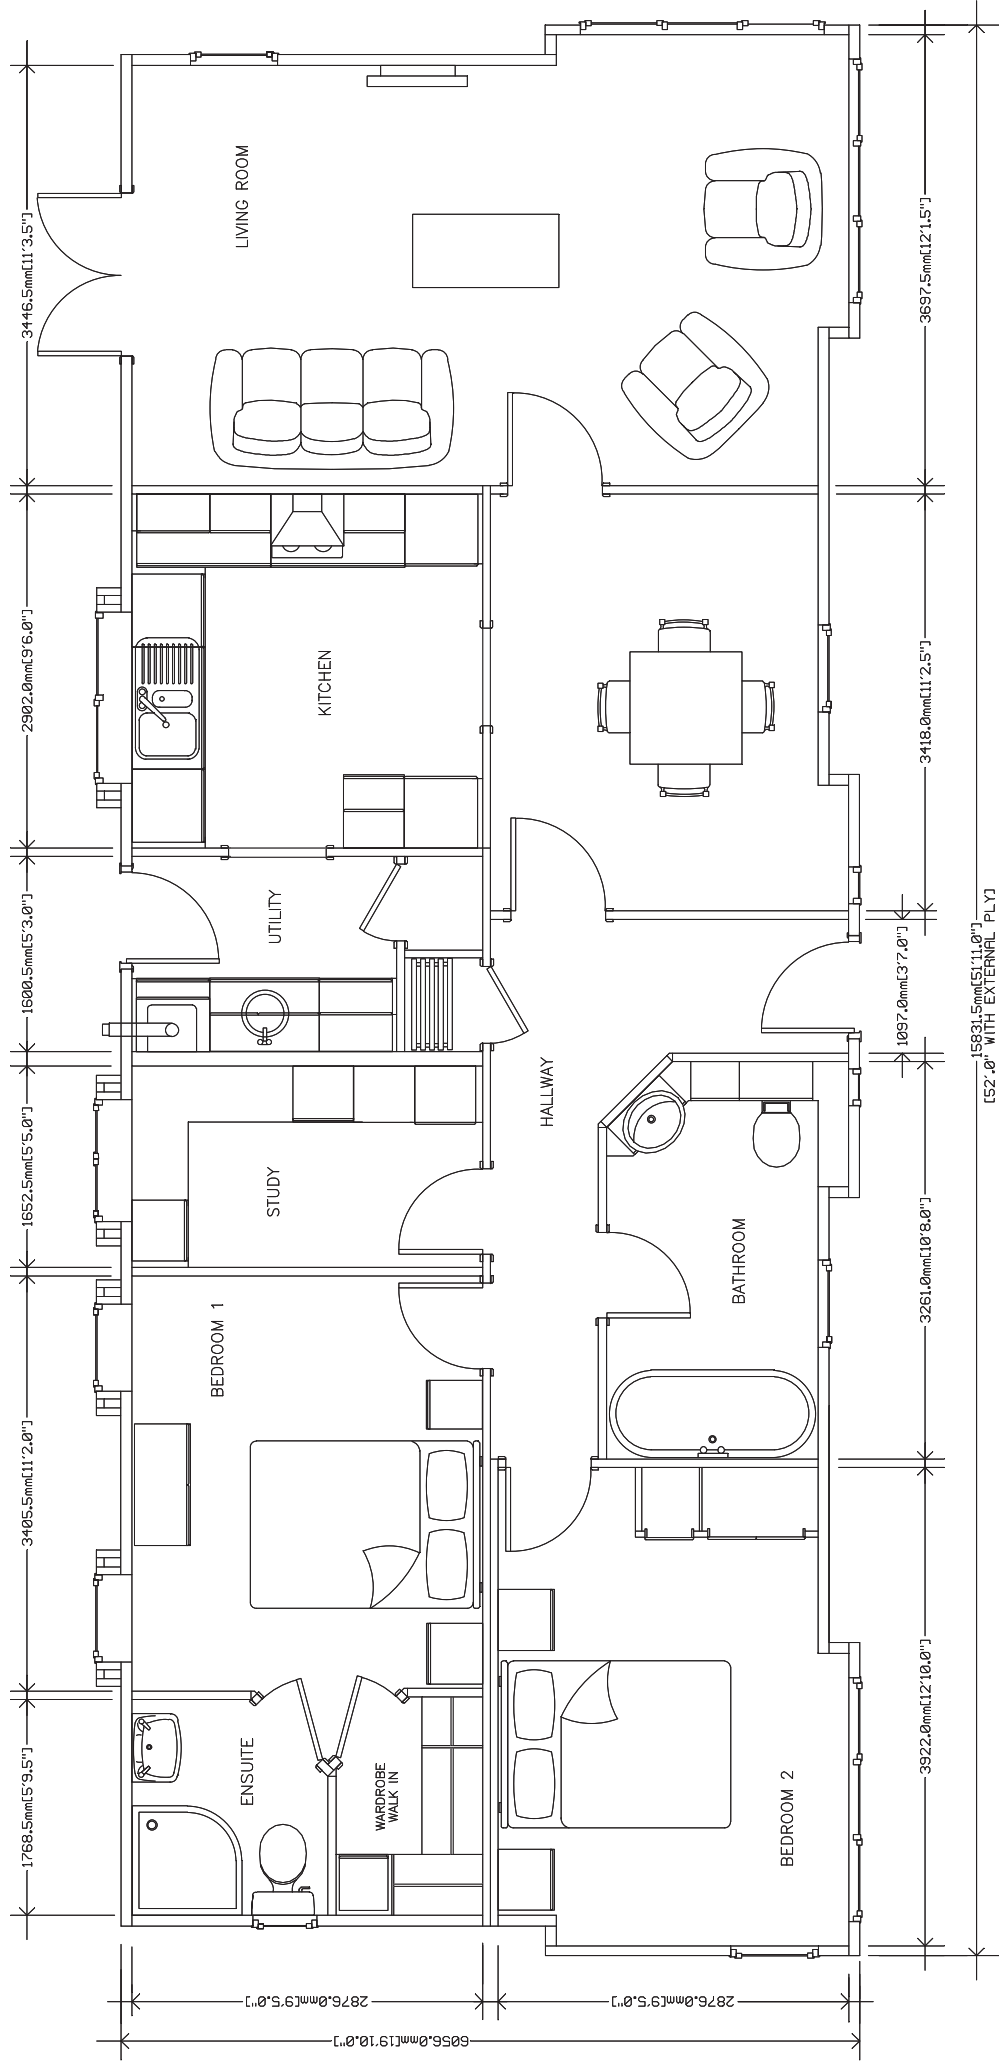

THE WENTWOOD

52' x 20' (WITH STUDY)

15831.5mm(51'11.0")
 152.0" WITH EXTERNAL PLY

NOTE: THE WENTWOOD RANGE IS AVAILABLE IN A VARIETY OF SIZES. THIS IS JUST A STANDARD SAMPLE PLAN. IF YOU REQUIRE A PLAN IN A SIZE NOT LISTED OR A MORE DETAILED PLAN PLEASE CONTACT STALEY ALBIONS SALES DEPARTMENT ON 01495 244472 OR EMAIL: sales@staley-albion.co.uk