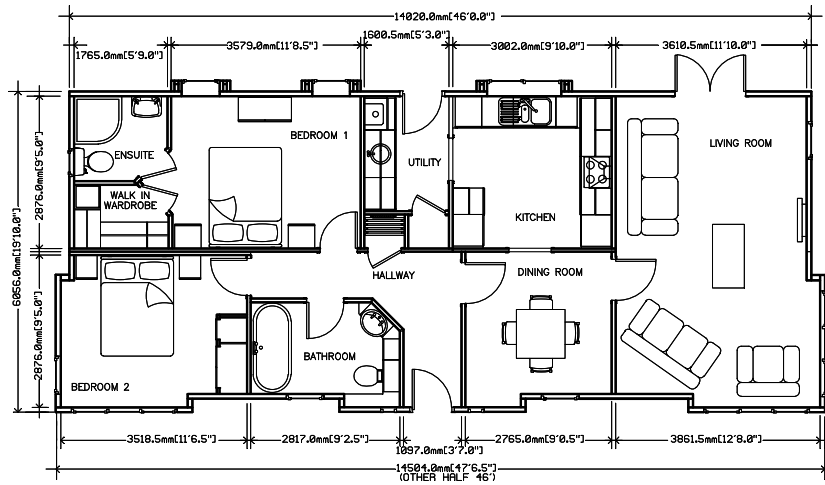

WENTWOOD

Reacting to changing lifestyles Stately-Albion have designed The Wentwood. A modern home filled with light offering all the comforts of home.

A combination of render and cladding has been applied to the exterior of the Wentwood which helps emphasise its features and defines it's character. The interior benefits from a mix of vaulted and flat ceilings combined with large windows throughout to give you that light and spacious homely feel you have been looking for.

As with all Stately-Albion homes there is a wide range of packages to choose from to help you make your home just the way you would like it to be.

Wentwood 42 x 20

Wentwood 46 x 20

An example layout, more layouts available upon request