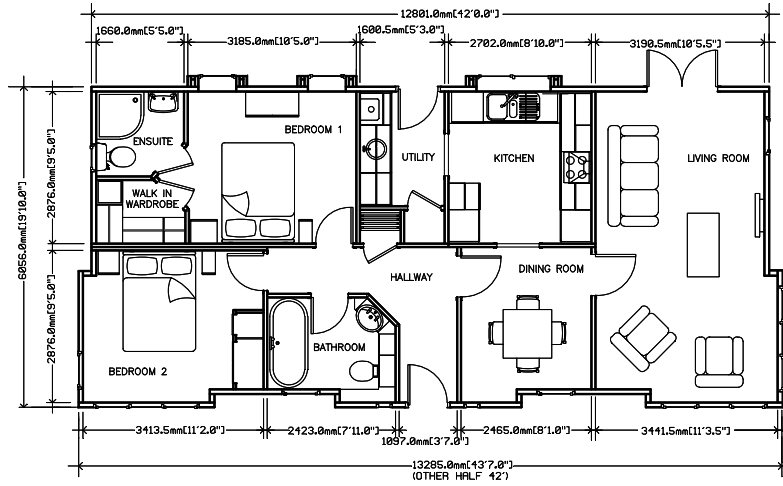

WENTWOOD

Reacting to changing lifestyles Stately-Albion have designed The Wentwood. A modern home filled with light offering all the comforts of home.

A combination of render and cladding has been applied to the exterior of the Wentwood which helps emphasise its features and defines it's character. The interior benefits from a mix of vaulted and flat ceilings combined with large windows throughout to give you that light and spacious homely feel you have been looking for.

As with all Stately-Albion homes there is a wide range of packages to choose from to help you make your home just the way you would like it to be.

Wentwood 42 x 20

Wentwood 46 x 20

An example layout, more layouts available upon request